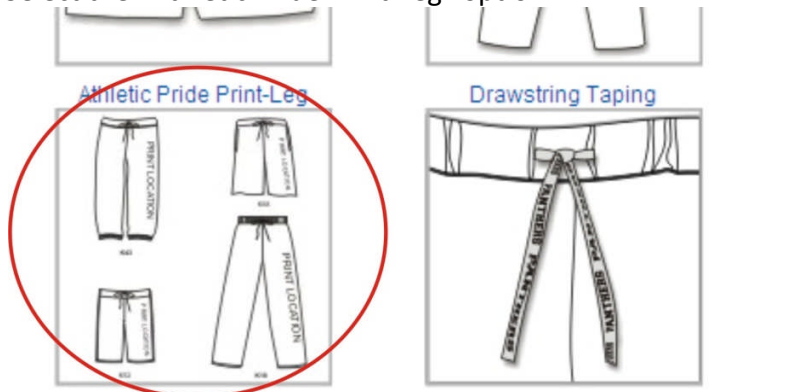

boxercraft[®] TUTORIALS

ADDING ATHLETIC PRIDE PRINTS TO BOTTOMS

You must be logged in to www.boxercraft.com to add an athletic pride print to bottoms.

Once logged in, find the product you would like to add the athletic pride print to. Athletic Pride can only be added to K18s, K13s, K43s, K68s, k53s, and F19s

On the product page, click the *Add Embellishment* button located below the price table. This will open the Embellishment Wizard.

Adult XXL \$11.95 100+ today

Type the quantity you want. Click the Add to Cart button.

On the Embellishment Wizard, click the Stock Print option.

Select the "Athletic Pride Print-Leg" option.

Select the print design you would like to add to your bottom by selecting the button next to your choice. To preview the print design, click on the print's name.

EMBELLISHMENTS | STEP 4 OF 5

Pick a print or pattern for this location:

[ZOOM](#) [SPECS](#) [MODEL](#)

Athletic Pride Print

Left image is for Leg-Offset. Right image is for Back Right Hem and Front Left Hem. Print color is based on garment color. To view the ink/garment color combinations, select "Click here to see all the colors" below the imprint selections. Minimum 6 pieces per color.