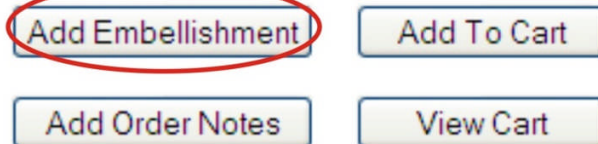

boxercraft[®] TUTORIALS

ADDING ATHLETIC PRIDE PRINTS TO BOTTOMS

You must be logged in to www.boxercraft.com to add an athletic pride print to bottoms.

Once logged in, find the product you would like to add the athletic pride print to. Athletic Pride can only be added to K18s, K13s, K43s, K68s, k53s, and F19s

On the product page, click the *Add Embellishment* button located below the price table. This will open the Embellishment Wizard.

Adult XXL \$11.95 100+ today

Type the quantity you want. Click the Add to Cart button.